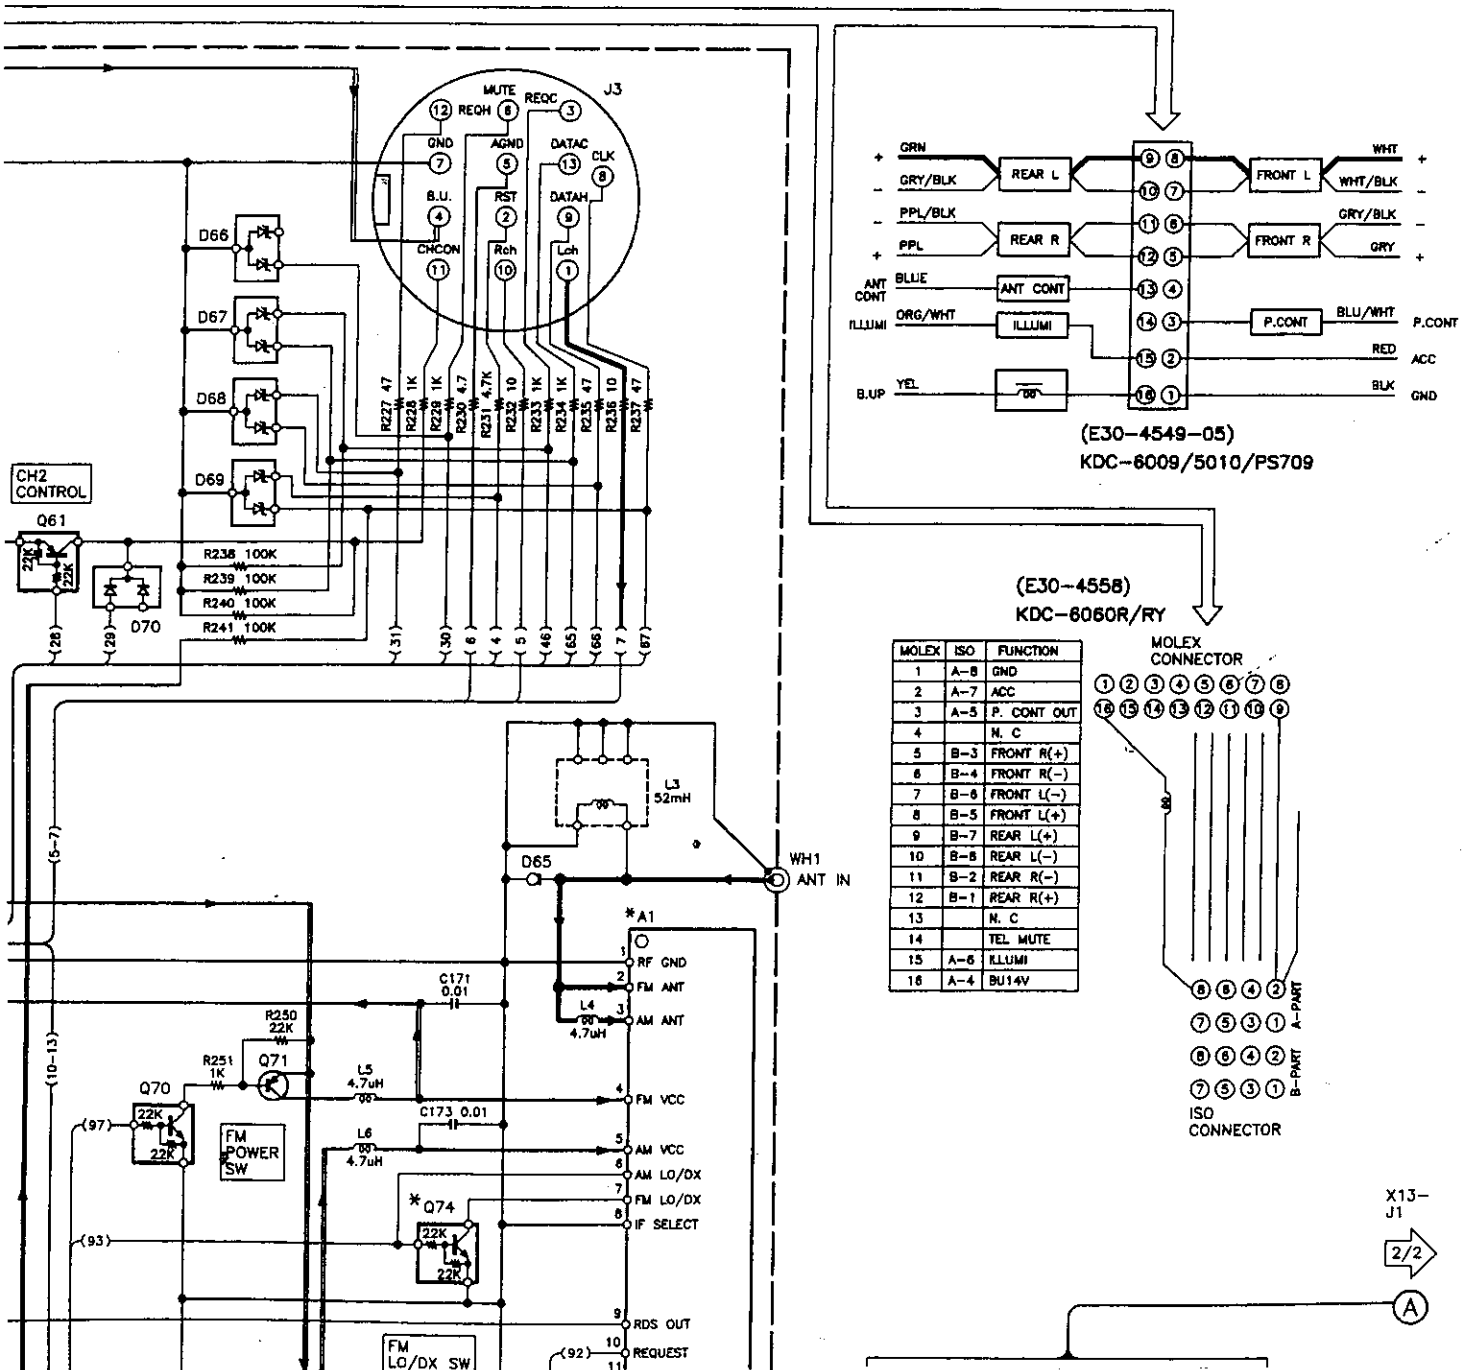

CD RECEIVER
KDC-5010/6009/PS709
6060R/RV
SERVICE MANUAL

KENWOOD
STAGE 3

© 1998-1 PRINTED IN JAPAN
 BE1-7286-00(S) 3303

A AB

X13-J1
 2/2
 A